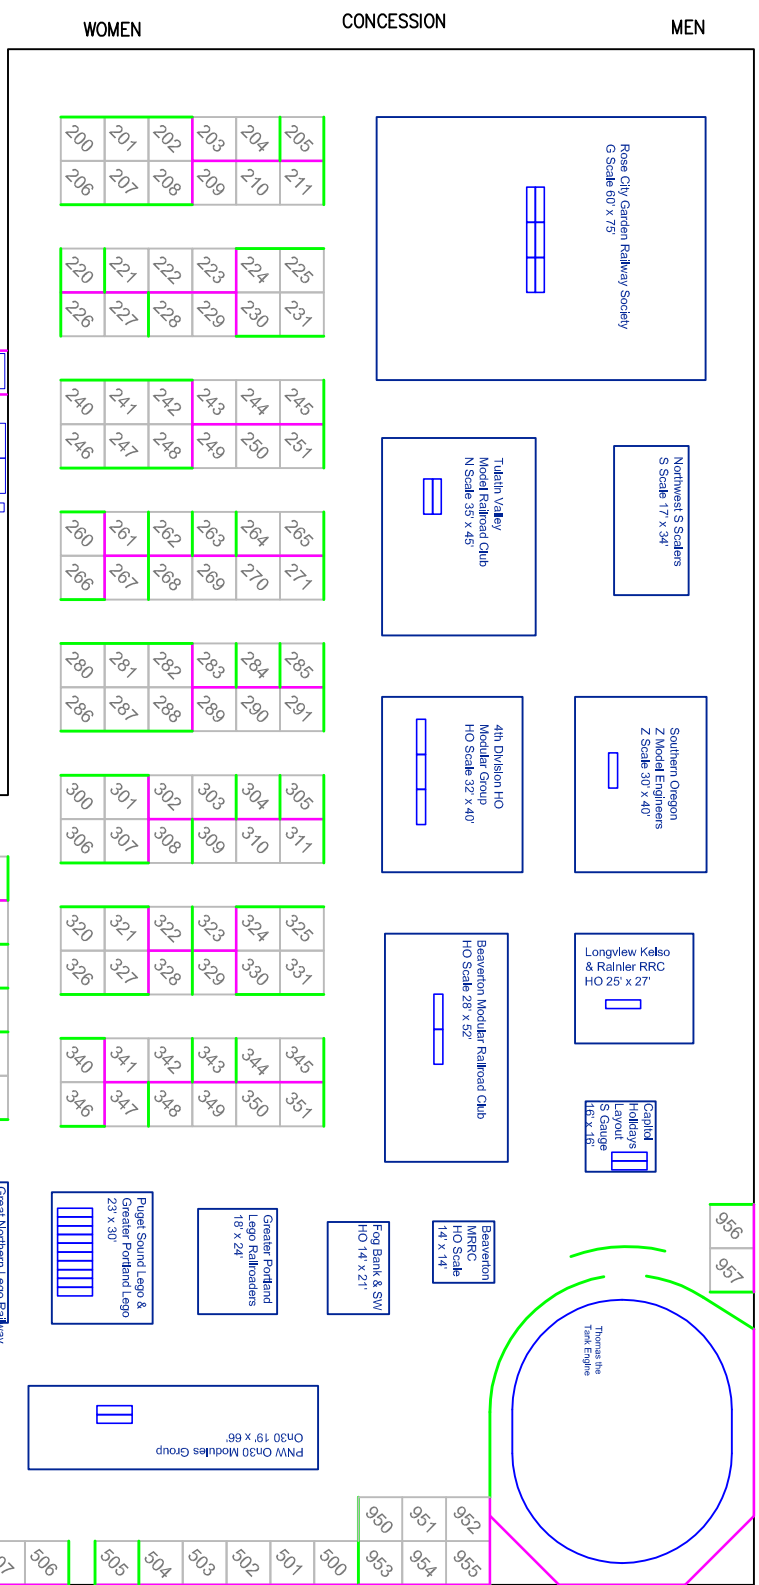

Hall E

Exhibitor Entrance

Exhibitor Entrance

Hall D

**World's Greatest Hobby on Tour**  
 Portland, OR - February 25 & 26, 2012

**Oregon Convention Center**  
 777 NE Martin Luther King Jr Blvd  
 Portland, OR 97212

**Halls D & E**

**Minimum aisle widths are 10'.**

**All operating train layouts must fit within the space allotted on the floor plan.**

**Last Updated 2-14-2012**

- 8 foot pipe and drape
- 3 foot pipe and drape

CONCESSION MEN WOMEN